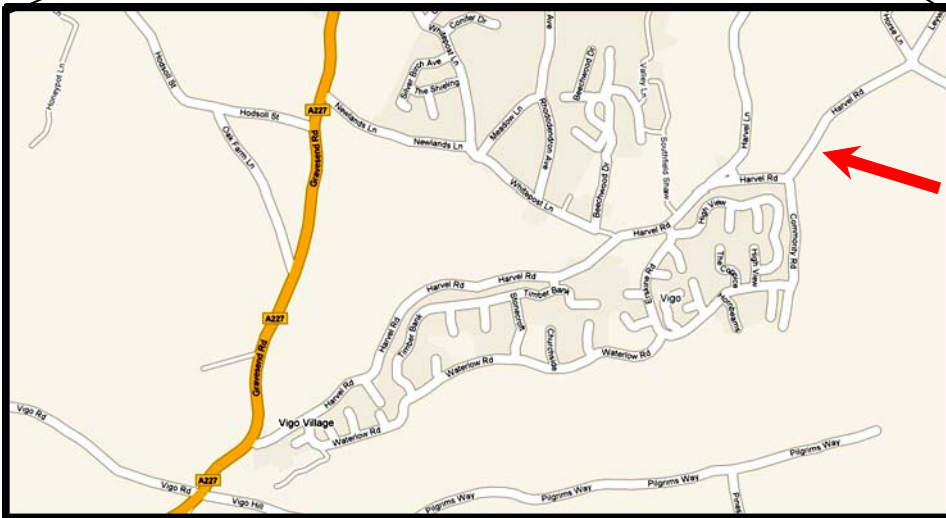

Vigo Rugby Football Club

Local maps are also available from Microsoft Virtual Earth at:

<http://maps.live.com/default.aspx?cp=51.330%7c0.355&style=h&lvl=15&v=1>

or from Google Maps at:

<http://maps.google.com/maps?f=q&hl=en&q=DA1+1QE&ie=UTF8&ll=51.330,0.355&spn=0.02,0.05&t=h&z=15&iwloc=addr&om=0>