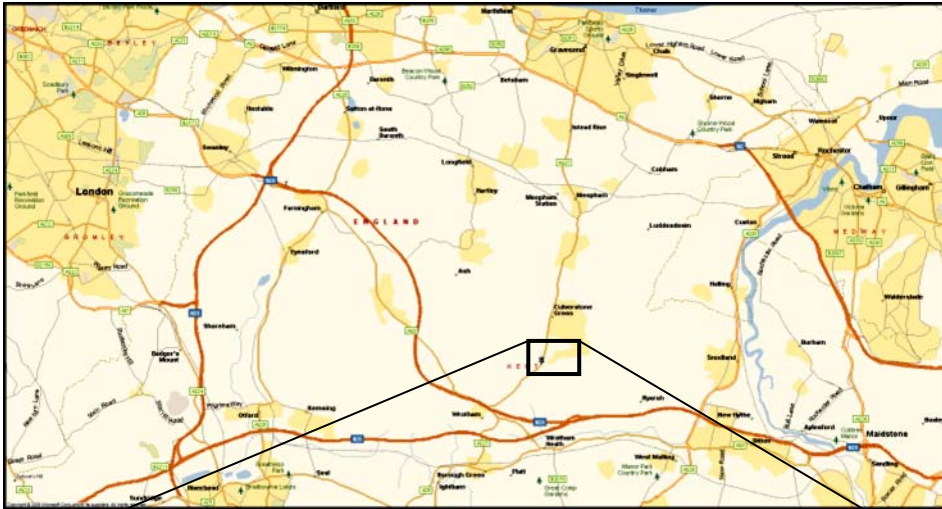

Vigo Rugby Football Club

Local maps are also available from Microsoft Virtual Earth at:

<http://maps.live.com/default.aspx?cp=51.330%7c0.355&style=h&lvl=15&v=1>

or from Google Maps at:

<http://maps.google.com/maps?f=q&hl=en&q=DA1+1QE&ie=UTF8&ll=51.330,0.355&spn=0.02,0.05&t=h&z=15&iwloc=addr&om=0>